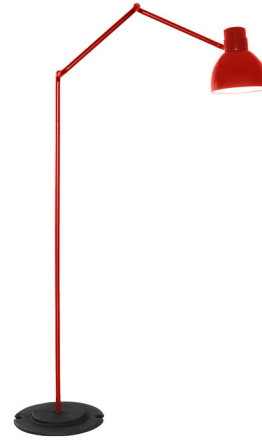

Lightology

lightology.com
866-954-4489
05-24-26

Project: _____

Company: _____

Location: _____ Fixture Type: _____

SPEC #: **BLX841161**

Approved On: _____ Approved By: _____

Blux System F Floor Lamp

By B.lux

Description

The Blux System F30 and F50 Floor Lamps offer a simple yet versatile look drawing inspiration from timeless English design, featuring an aluminum shade, and articulated body with friction swivel joints that allows the lamp to be placed in a number of positions. Available in two sizes. On/Off switch is located on the cord.

Shown in matte red

Specifications

COLOR	N/A
BODY FINISH	Matte Red
WATTAGE	11W
DIMMER	N/A
DIMENSIONS	11.5"W x 68"H x 23.5"D
BULB NOT INCLUDED	1 x A19/Medium (E26)/11W/120V LED
OTHER BULB OPTIONS	1 x A19/Medium (E26)/60W/120V Incandescent
COUNTRY OF ORIGIN	Spain