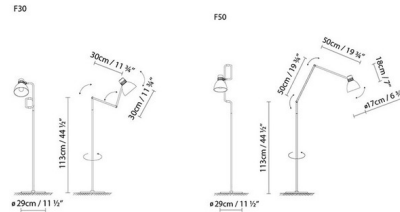

Shown in matte red

Specifications

COLOR	N/A
BODY FINISH	Matte Red
WATTAGE	11W
DIMMER	N/A
DIMENSIONS	11.5"W x 68"H x 23.5"D
BULB NOT INCLUDED	1 x A19/Medium (E26)/11W/120V LED
OTHER BULB OPTIONS	1 x A19/Medium (E26)/60W/120V Incandescent
COUNTRY OF ORIGIN	Spain