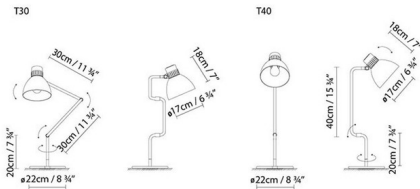

The Blux System T30 and T40 Table Lamps offer a simple yet versatile look drawing inspiration from timeless English design, featuring an aluminum shade, and articulated body with friction swivel joints that allows the lamp to be placed in a number of positions. Available in two sizes. On/Off switch is located on the cord. NOTE - Brass and Copper shades have a Black body.

Shown in matte red

Specifications

COLOR	N/A
BODY FINISH	Matte Red
WATTAGE	10W
DIMMER	N/A
DIMENSIONS	8.75"W x 23.5"H
BULB NOT INCLUDED	1 x A19/Medium (E26)/10W/120V LED
OTHER BULB OPTIONS	1 x A19/Medium (E26)/60W/120V Incandescent
COUNTRY OF ORIGIN	Spain