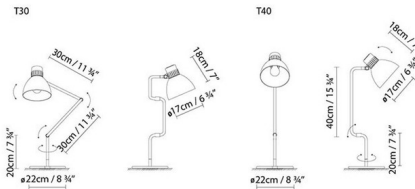

### Specifications

|                    |  |
|--------------------|--|
| COLOR              | N/A  |
| BODY FINISH        | Satin Beige                                |
| WATTAGE            | 10W  |
| DIMMER             | N/A  |
| DIMENSIONS         | 8.75"W x 23.5"H                            |
| BULB NOT INCLUDED  | 1 x A19/Medium (E26)/10W/120V LED          |
| OTHER BULB OPTIONS | 1 x A19/Medium (E26)/60W/120V Incandescent |
| COUNTRY OF ORIGIN  | Spain                                      |

### Technical Information

|                    |           |
|--------------------|-----------|
| PRODUCT DIMENSIONS | Cord: 96" |
|--------------------|-----------|

Shown in satin beige

CLICK TO VIEW PRODUCT