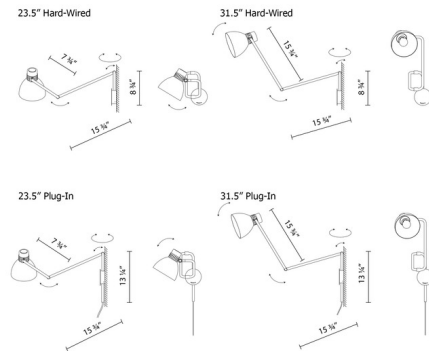

CLICK TO VIEW PRODUCT