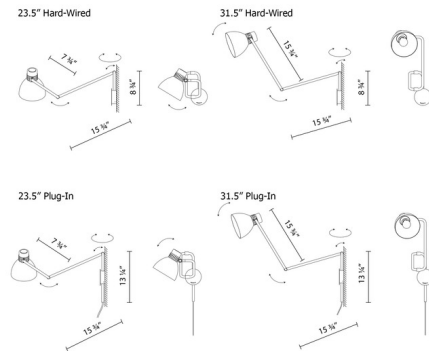

Lightology

lightology.com
866-954-4489
05-22-26

Project: _____

Company: _____

Location: _____ Fixture Type: _____

SPEC #: **BLX841191**

Approved On: _____ Approved By: _____

Blux System W Swing Arm Wall Sconce By B.lux

Description

The Blux System W Wall Light offers a simple yet versatile look drawing inspiration from timeless English design, featuring an aluminum shade extending out from an articulated arm, with friction swivel joints that allow the lamp to be positioned in a number of positions. Available in two sizes with hardwired or plug in options. NOTE - Brass and Copper shades have a Black body.

Shown in matte red

Specifications

COLOR	N/A
BODY FINISH	Matte Red
WATTAGE	10W
DIMMER	N/A
DIMENSIONS	8.75"W x 8.75"H x 31.5"D
BULB NOT INCLUDED	1 x A19/Medium (E26)/10W/120V LED
OTHER BULB OPTIONS	1 x A19/Medium (E26)/120V LED
COUNTRY OF ORIGIN	Spain