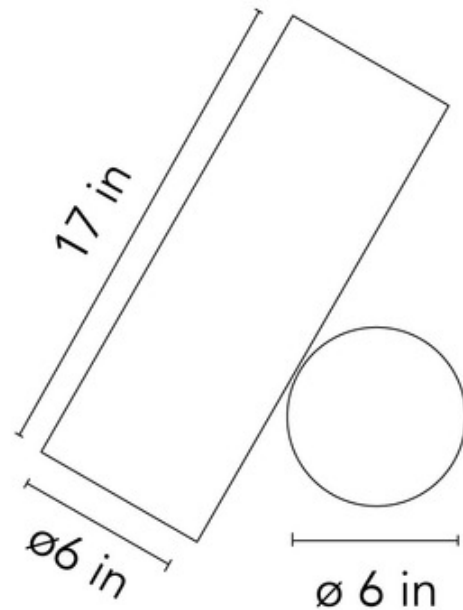

BRAND

Flos Lighting

DESCRIPTION

The Sawaru Floor Lamp serves various functions made possible by doing away with excess elements and creating a simple form. Comprised of two independent cylinders touching each other in a perpendicular direction. One plays the role as the light source, while the other acts as the base. The projection angle can be adjusted to 24, 40, or 60 degrees by inserting a pin to the base. Available with a Black, Gold, or White finish. Tunable white integrated LED light source. Dimmer included on cord.

Shown in: Black

SHADE COLOR	N/A
BODY FINISH	Black
WATTAGE	45W
DIMMER	Included
DIMENSIONS	6"W x 17"H
LED MODULE INCLUDED	
LAMP	1 x LED/45W/120V LED

Technical Information

LUMINOUS FLUX	1783 lumens
LUMENS/WATT	39.62
LAMP COLOR	2 K
COLOR RENDERING	90 CRI

ITEM NUMBER FLO841344

COMPANY	PROJECT	FIXTURE TYPE	APPROVED BY	DATE