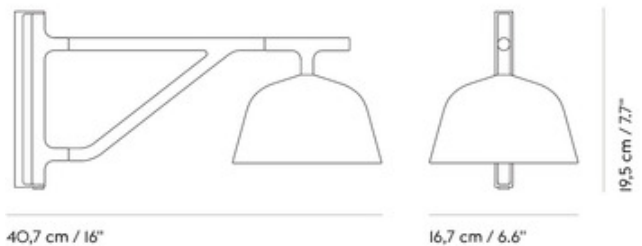

### DESCRIPTION

The Ambit Wall Sconce brings refined light to any bedroom, kitchen or hallway. Its modern expression and subtle details are crafted with precision and made from Aluminum. The arm of the Ambit Wall Lamp can be adjusted around an axis of 120 degrees from the wall bracket. The lampshade of the Ambit Wall Lamp can be turned 60 degrees to either side, allowing for the user to choose between direct as well as indirect light. Switch located on cord.

Shown in: Taupe

SHADE COLOR	N/A
BODY FINISH	Taupe
WATTAGE	12W
DIMMER	Not Included
DIMENSIONS	6.6"W x 7.7"H x 16"D
BULB NOT INCLUDED	
LAMP	1 x LED/GX53/12W/120V LED

#### Technical Information

PRODUCT DIMENSIONS	Cord Length: 98.4"
--------------------	--------------------

SPEC #	MUU841365
--------	-----------

COMPANY	PROJECT	FIXTURE TYPE	APPROVED BY	DATE