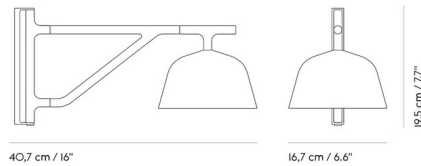

### Description

The Ambit Wall Sconce brings refined light to any bedroom, kitchen or hallway. Its modern expression and subtle details are crafted with precision and made from Aluminum. The arm of the Ambit Wall Lamp can be adjusted around an axis of 120 degrees from the wall bracket. The lampshade of the Ambit Wall Lamp can be turned 60 degrees to either side, allowing for the user to choose between direct as well as indirect light. Switch located on cord.

### Specifications

COLOR . . . . . N/A  
BODY FINISH . . . . . Taupe  
WATTAGE . . . . . 12W  
DIMMER . . . . . Not Included  
DIMENSIONS . . . . . 6.6"W x 7.7"H x 16"D  
BULB NOT INCLUDED . . . . . 1 x LED/GX53/12W/120V LED  
COUNTRY OF ORIGIN . . . . . China

### Technical Information

PRODUCT DIMENSIONS . . . . . Cord Length: 98.4"

CLICK TO VIEW PRODUCT

Notes: