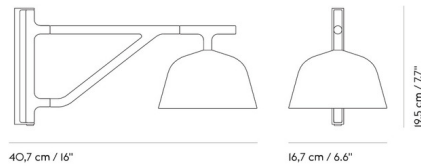

Description

The Ambit Wall Sconce brings refined light to any bedroom, kitchen or hallway. Its modern expression and subtle details are crafted with precision and made from Aluminum. The arm of the Ambit Wall Lamp can be adjusted around an axis of 120 degrees from the wall bracket. The lampshade of the Ambit Wall Lamp can be turned 60 degrees to either side, allowing for the user to choose between direct as well as indirect light. Switch located on cord.

Shown in taupe

Specifications

COLOR	N/A
BODY FINISH	Taupe
WATTAGE	12W
DIMMER	Not Included
DIMENSIONS	6.6"W x 7.7"H x 16"D
BULB NOT INCLUDED	1 x LED/GX53/12W/120V LED
COUNTRY OF ORIGIN	China

Technical Information

PRODUCT DIMENSIONS	Cord Length: 98.4"
--------------------	--------------------

CLICK TO VIEW PRODUCT

Notes: