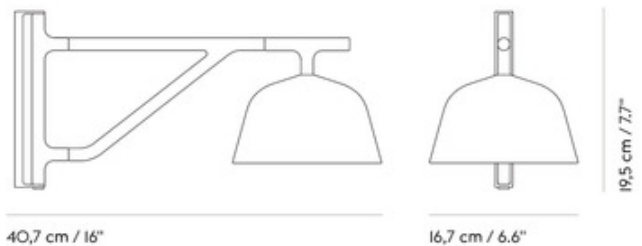

DESIGNER

TAF Studio

BRAND

Muuto

DESCRIPTION

The Ambit Wall Sconce brings refined light to any bedroom, kitchen or hallway. Its modern expression and subtle details are crafted with precision and made from Aluminum. The arm of the Ambit Wall Lamp can be adjusted around an axis of 120 degrees from the wall bracket. The lampshade of the Ambit Wall Lamp can be turned 60 degrees to either side, allowing for the user to choose between direct as well as indirect light. Switch located on cord.

Shown in: Taupe

| | |
|-------------------|---------------------------|
| SHADE COLOR | N/A |
| BODY FINISH | Taupe |
| WATTAGE | 12W |
| DIMMER | Not Included |
| DIMENSIONS | 6.6"W x 7.7"H x 16"D |
| BULB NOT INCLUDED | |
| LAMP | 1 x LED/GX53/12W/120V LED |

Technical Information

| | |
|--------------------|--------------------|
| PRODUCT DIMENSIONS | Cord Length: 98.4" |
|--------------------|--------------------|

| | |
|--------|-----------|
| SPEC # | MUU841365 |
|--------|-----------|