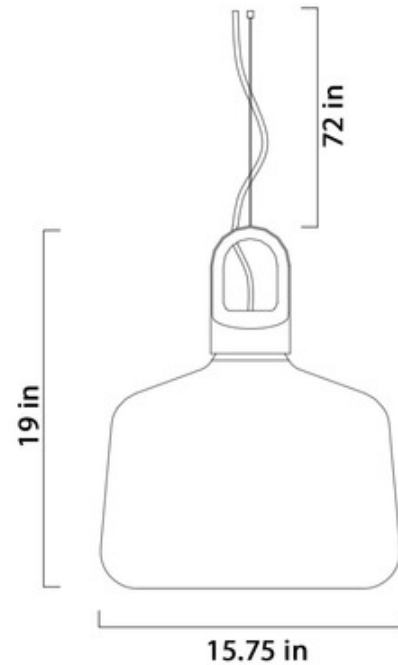

COMPANY

PROJECT

FIXTURE TYPE

APPROVED BY

DATE