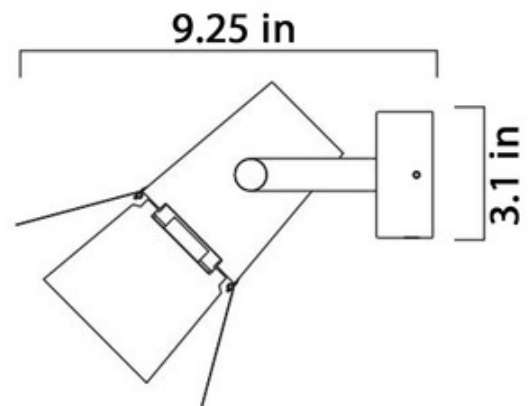

BRAND

Zero

DESCRIPTION

The Foto Adjustable Spot Light offers a sleek, modern look, featuring a painted steel and die-cast aluminum shade that can be adjusted for ideal placement of light. Includes j-box cover for US application. CE and cUL listed.

Shown in: White

SHADE COLOR	N/A
BODY FINISH	White
WATTAGE	6.5W
DIMMER	Not Dimmable
DIMENSIONS	3"W x 9.25"H
BULB NOT INCLUDED	
LAMP	1 x MR16/GU10/6.5W/120V LED

SPEC # ZER841467

COMPANY

PROJECT

FIXTURE TYPE

APPROVED BY