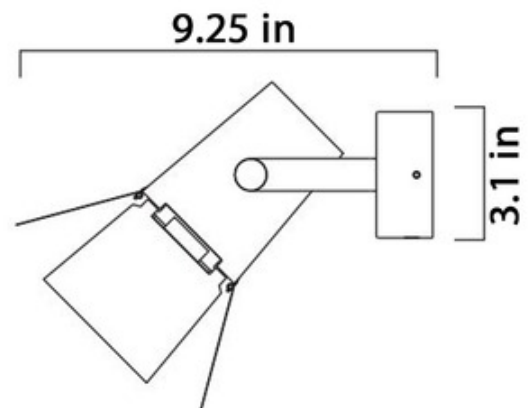

BRAND

Zero

DESCRIPTION

The Foto Adjustable Spot Light offers a sleek, modern look, featuring a painted steel and die-cast aluminum shade that can be adjusted for ideal placement of light. Available finished in White, Black, Blue, Orange, Red, or Yellow. Includes j-box cover for US application. CE and cUL listed.

Shown in: White

SHADE COLOR	N/A
BODY FINISH	White
WATTAGE	6.5W
DIMMER	Not Dimmable
DIMENSIONS	3"W x 9.25"H
LAMP	1 x MR16/GU10/6.5W/120V LED

ITEM NUMBER ZER841467

COMPANY	PROJECT	FIXTURE TYPE	APPROVED BY	DATE