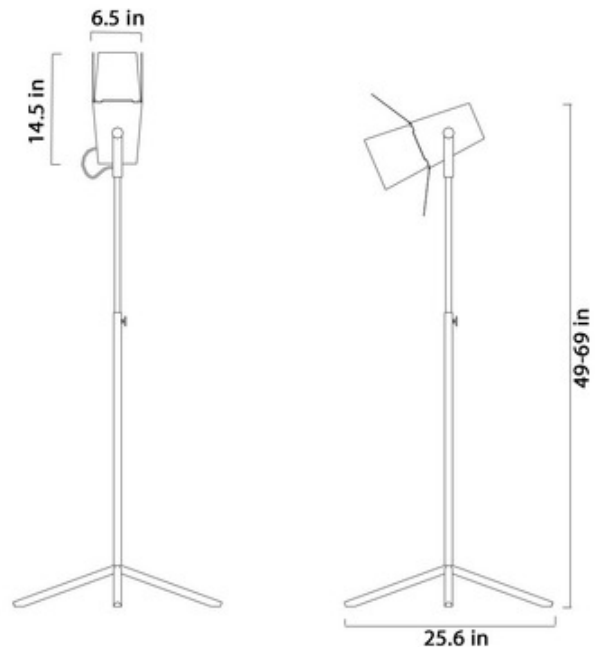

BRAND

Zero

DESCRIPTION

The Foto Floor Lamp offers a sleek, modern look, featuring a painted steel and die-cast aluminum shade that can be adjusted, set into a thin body that can be also adjusted for height with tripod legs. Available finished in Black or White. On / Off switch located inline. CE and cUL listed.

Shown in: Black

SHADE COLOR	N/A
BODY FINISH	Black
WATTAGE	10W
DIMMER	Not Dimmable
DIMENSIONS	25.5"W x 69"H
LAMP	1 x BR30/Medium (E26)/10W/120V LED

ITEM NUMBER

ZER841469

COMPANY

PROJECT

FIXTURE TYPE

APPROVED BY