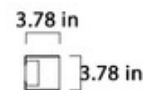

BRAND

Zero

DESCRIPTION

The Grid Wall Sconce features a long rectangular perforated metal outer shade with an Opal acrylic inner diffuser. Available finished in Gunmetal, Orange, Yellow, or Gold finish with a square or diamond cutout pattern. Includes j-box cover for US application. CE and cUL listed. ADA compliant.

SHADE COLOR	Opal
BODY FINISH	Yellow
WATTAGE	28W
DIMMER	Not Dimmable
DIMENSIONS	3.75"W x 49.25"H x 3.75"D
BULB NOT INCLUDED	
LAMP	1 x T5/Medium (E26)/28W/120V Compact Fluorescent

SPEC # ZER841488

COMPANY	PROJECT	FIXTURE TYPE	APPROVED BY	DATE