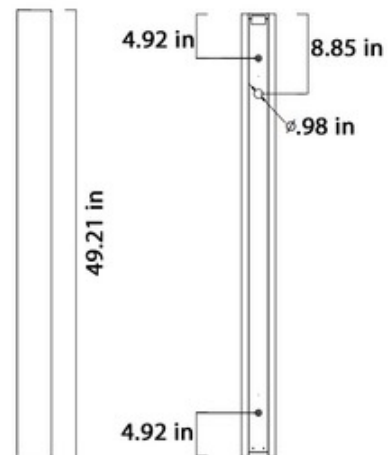

BRAND

Zero

DESCRIPTION

The Grid Wall Sconce features a long rectangular perforated metal outer shade with an Opal acrylic inner diffuser. Available finished in Gunmetal, Orange, Yellow, or Gold finish with a square or diamond cutout pattern. Includes j-box cover for US application. CE and cUL listed. ADA compliant.

SHADE COLOR	Opal
BODY FINISH	Yellow
WATTAGE	28W
DIMMER	Not Dimmable
DIMENSIONS	3.75"W x 49.25"H x 3.75"D
BULB NOT INCLUDED	
LAMP	1 x T5/Medium (E26)/28W/120V Compact Fluorescent

SPEC # ZER841488

COMPANY	PROJECT	FIXTURE TYPE	APPROVED BY	DATE