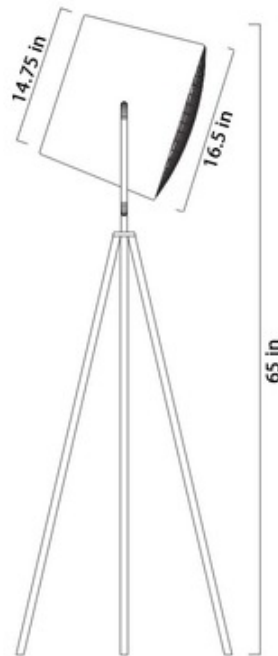

BRAND

Zero

DESCRIPTION

The Last Floor Lamp offers an intriguing design, featuring a spotlight silhouette composed of a tripod base and a tiltable cylindrical shade complete with a metal grate accent. Available finished in Black or White. CE and cUL listed.

Shown in: Black

SHADE COLOR	N/A
BODY FINISH	Black
WATTAGE	26W
DIMMER	Not Dimmable
DIMENSIONS	16.5"W x 65"H
BULB NOT INCLUDED	
LAMP	1 x CF/Medium (E26)/26W/120V Compact Fluorescent

SPEC #

ZER841493

COMPANY