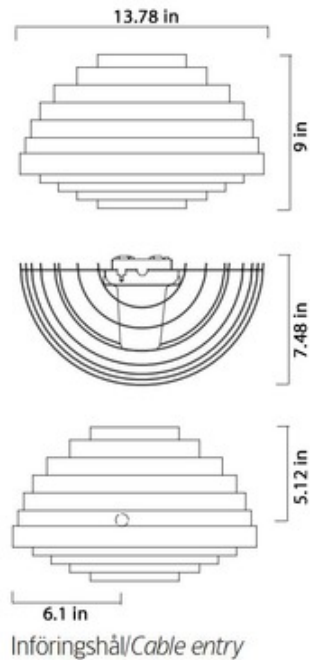

BRAND

Zero

DESCRIPTION

The PXL Wall Sconce offers a playful design that emits a beautiful array of light when illuminated, featuring a White painted or Galvanized Metal layered shade. CE and cUL listed.

Shown in: Metal

| | |
|--------------------------|--|
| SHADE COLOR | N/A |
| BODY FINISH | Metal |
| WATTAGE | 15W |
| DIMMER | Not Dimmable |
| DIMENSIONS | 13.78"W x 9"H x 7.48"D |
| BULB NOT INCLUDED | |
| LAMP | 1 x CF/Medium (E26)/15W/120V Compact Fluorescent |

SPEC #

ZER841520

COMPANY

PROJECT

FIXTURE TYPE

APPROVED BY

DATE