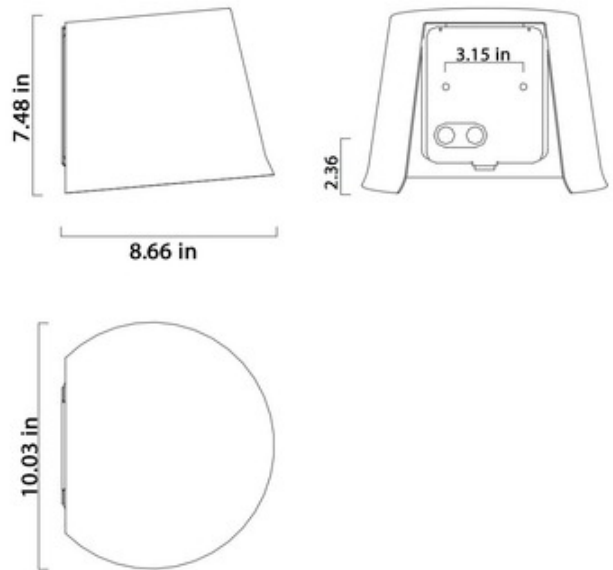

**BRAND**

Zero

**DESCRIPTION**

The Rubber Wall Sconce features a curved aluminum shade with a slight flare on the edge, available in a painted Beige, Black or White finish with a bottom acrylic diffuser. CE and cUL listed.

*Shown in: Black*

<b>SHADE COLOR</b>	N/A
<b>BODY FINISH</b>	Black
<b>WATTAGE</b>	26W
<b>DIMMER</b>	Not Dimmable
<b>DIMENSIONS</b>	8.65"W x 7.5"H x 10"D
<b>LAMP</b>	1 x CF/GU24/26W/120V Compact Fluorescent