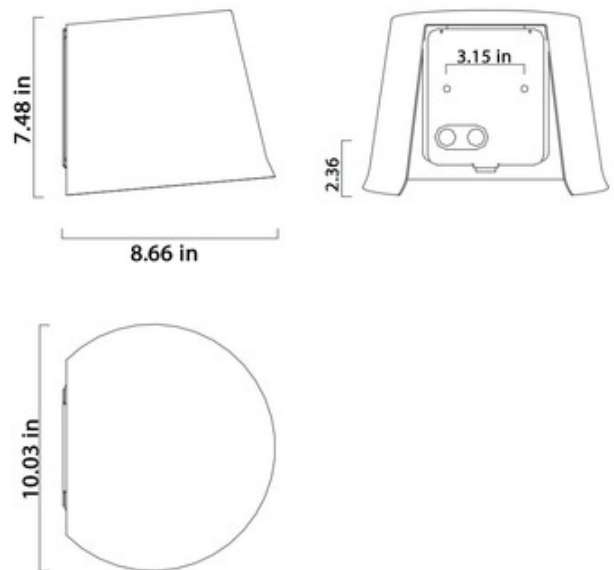

COMPANY

PROJECT

FIXTURE TYPE

APPROVED BY

DATE