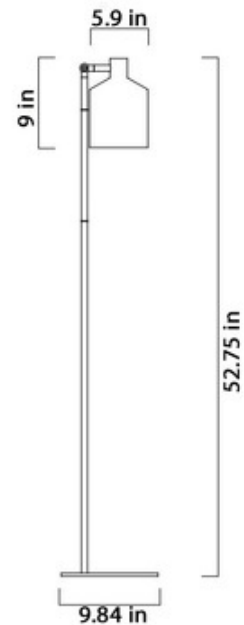

BRAND

Zero

DESCRIPTION

The Silo Floor Lamp draws inspiration from the classic silhouette of the grain silo, featuring a minimal design composed of a refined aluminum shade that can be tilted, set into a slim body with round floor base. Available in painted White or Black. On / off switch located on cord. CE and cUL listed.

Shown in: Black

SHADE COLOR	N/A
BODY FINISH	Black
WATTAGE	26W
DIMMER	Not Dimmable
DIMENSIONS	9.84"W x 52.75"H
LAMP	1 x CF/GU24/26W/120V Compact Fluorescent

ITEM NUMBER ZER841525

COMPANY	PROJECT	FIXTURE TYPE	APPROVED BY	DATE