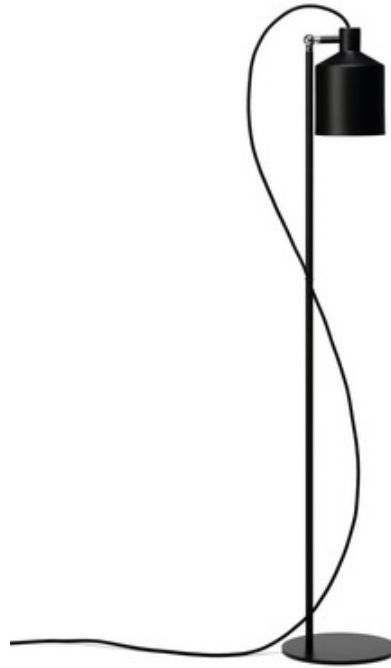

BRAND

Zero

DESCRIPTION

The Silo Floor Lamp draws inspiration from the classic silhouette of the grain silo, featuring a minimal design composed of a refined aluminum shade that can be tilted, set into a slim body with round floor base. Available in painted White or Black. On / off switch located on cord. CE and cUL listed.

Shown in: Black

SHADE COLOR	N/A
BODY FINISH	Black
WATTAGE	26W
DIMMER	Not Dimmable
DIMENSIONS	9.84"W x 52.75"H
LAMP	1 x CF/GU24/26W/120V Compact Fluorescent

ITEM NUMBER ZER841525

COMPANY	PROJECT	FIXTURE TYPE	APPROVED BY	DATE