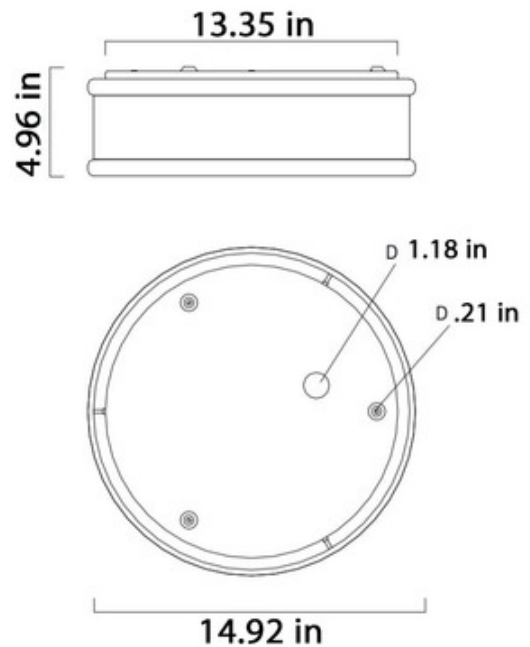

**BRAND**

Zero

**DESCRIPTION**

The XM Wall Sconce features a White circular diffuser accented with a basket-weave ring, available finished in White, Black, or Copper. CE and cUL listed.

<b>SHADE COLOR</b>	White
<b>BODY FINISH</b>	White
<b>WATTAGE</b>	40W
<b>DIMMER</b>	Not Dimmable
<b>DIMENSIONS</b>	14.92"W x 14.92"H x 4.96"D
<b>BULB NOT INCLUDED</b>	
<b>LAMP</b>	1 x T5/Medium (E26)/40W/120V Compact Fluorescent

**SPEC #**

ZER841551

COMPANY

PROJECT

FIXTURE TYPE

APPROVED BY

DATE