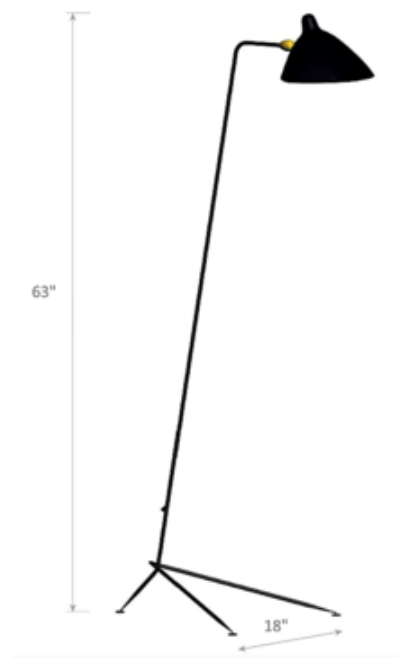

COMPANY

PROJECT

FIXTURE TYPE

APPROVED BY

DATE