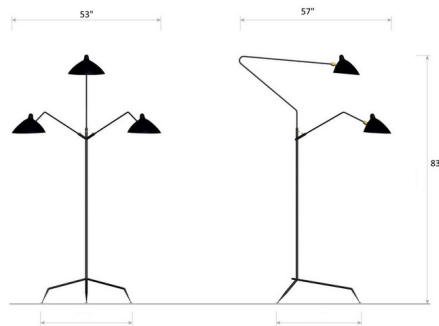

Specifications

COLOR	N/A
BODY FINISH	Black
WATTAGE	180W
DIMMER	Included
DIMENSIONS	53.15"W x 82.68"H x 57.09"D
BULB NOT INCLUDED	3 x A19/Medium (E26)/60W/120V Incandescent
OTHER BULB OPTIONS	3 x A19/Medium (E26)/120V LED
COUNTRY OF ORIGIN	France

CLICK TO VIEW PRODUCT

Notes: