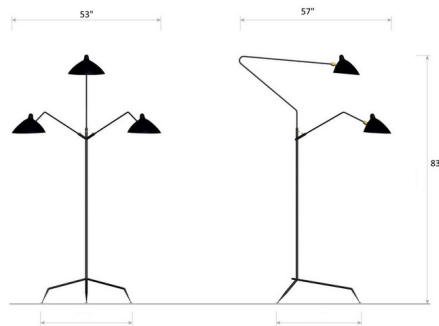

### Specifications

COLOR	N/A
BODY FINISH	Black
WATTAGE	180W
DIMMER	Included
DIMENSIONS	53.15"W x 82.68"H x 57.09"D
BULB NOT INCLUDED	3 x A19/Medium (E26)/60W/120V Incandescent
OTHER BULB OPTIONS	3 x A19/Medium (E26)/120V LED
COUNTRY OF ORIGIN	France