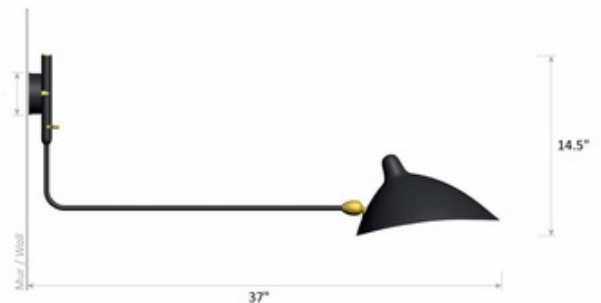

BRAND

Serge Mouille

DESCRIPTION

The Serge Mouille Rotating Straight Arm Wall Sconce offers a sleek, iconic midcentury modern design, featuring a slim Black arm extending out from a round backplate with a curved shade connected with a Brass swivel allowing the light to be re-positioned in a number of directions. On / Off switch located on backplate. UL listed.

Shown in: Black

SHADE COLOR	N/A
BODY FINISH	Black
WATTAGE	60W
DIMMER	Standard 120V
DIMENSIONS	36.61"W x 14.17"H
BULB NOT INCLUDED	
LAMP	1 x A19/Medium (E26)/60W/120V Incandescent A19/Medium (E26)/120V LED