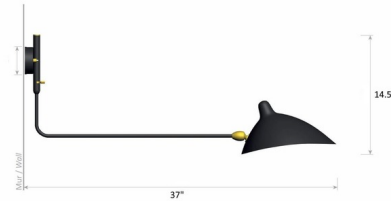

By Serge Mouille

Description

The Serge Mouille Rotating Straight Arm Wall Sconce offers a sleek, iconic midcentury modern design, featuring a slim Black arm extending out from a round backplate with a curved shade connected with a Brass swivel allowing the light to be re-positioned in a number of directions. On / Off switch located on backplate. UL listed.

Shown in black

Specifications

COLOR	N/A
BODY FINISH	Black
WATTAGE	60W
DIMMER	Standard 120V
DIMENSIONS	36.61"W x 14.17"H
BULB NOT INCLUDED	1 x A19/Medium (E26)/60W/120V Incandescent
OTHER BULB OPTIONS	A19/Medium (E26)/120V LED
COUNTRY OF ORIGIN	France