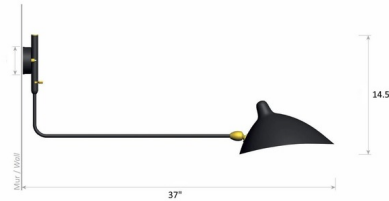

### Description

The Serge Mouille Rotating Straight Arm Wall Sconce offers a sleek, iconic midcentury modern design, featuring a slim Black arm extending out from a round backplate with a curved shade connected with a Brass swivel allowing the light to be re-positioned in a number of directions. On / Off switch located on backplate. UL listed.

### Specifications

COLOR	N/A
BODY FINISH	Black
WATTAGE	60W
DIMMER	Standard 120V
DIMENSIONS	36.61"W x 14.17"H
BULB NOT INCLUDED	1 x A19/Medium (E26)/60W/120V Incandescent
OTHER BULB OPTIONS	A19/Medium (E26)/120V LED
COUNTRY OF ORIGIN	France