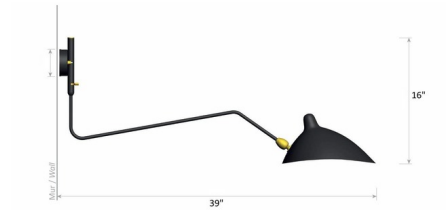

### Description

The Serge Mouille Curved Arm Wall Sconce offers a sleek, iconic midcentury modern design, featuring a slim bent Black arm extending out from a round backplate with a curved shade connected with a Brass swivel allowing the light to be re-positioned in a number of directions. On / Off switch located on backplate. UL listed.

### Specifications

COLOR	N/A
BODY FINISH	Black
WATTAGE	60W
DIMMER	Standard 120V
DIMENSIONS	38.98"W x 15.75"H
BULB NOT INCLUDED	1 x A19/Medium (E26)/60W/120V Incandescent
OTHER BULB OPTIONS	1 x A19/Medium (E26)/120V LED
COUNTRY OF ORIGIN	France