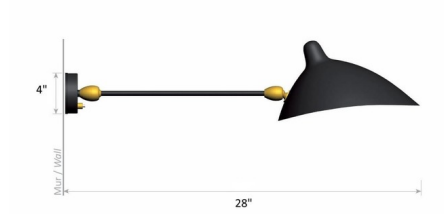

Lightology

lightology.com
866-954-4489
04-22-26

Project: _____

Company: _____

Location: _____ Fixture Type: _____

SPEC #: **SMU841556**

Approved On: _____ Approved By: _____

Serge Mouille Two Swivel Wall Sconce By Serge Mouille

Description

The Serge Mouille Wall Sconce offers a sleek, midcentury modern design, featuring a slim straight Black finished arm extending out from a round backplate, connected by a Brass swivel, with a Black curved shade also connecting to the arm by a second swivel, to allow the light to be re-positioned in a number of directions. On / Off switch located on backplate. UL listed.

Shown in black

Specifications

COLOR	N/A
BODY FINISH	Black
WATTAGE	60W
DIMMER	Standard 120V
DIMENSIONS	27.56"W x 4"H
BULB NOT INCLUDED	1 x A19/Medium (E26)/60W/120V Incandescent
OTHER BULB OPTIONS	1 x A19/Medium (E26)/120V LED
COUNTRY OF ORIGIN	France