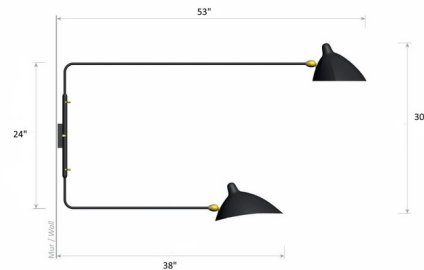

Lightology

lightology.com
866-954-4489
07-07-26

Project: _____

Company: _____

Location: _____ Fixture Type: _____

SPEC #: **SMU841557**

Approved On: _____ Approved By: _____

Serge Mouille 2 Straight Arm Wall Sconce By Serge Mouille

Description

The Serge Mouille 2 Straight Arm Wall Sconce offers a sleek, midcentury modern design, featuring two slim Black arms extending out from a square backplate with curved shades connected with a Brass swivel allowing the lights to be re-positioned in a number of directions. On / Off switch located on backplate. UL listed.

Shown in black

Specifications

COLOR N/A
BODY FINISH Black
WATTAGE 120W
DIMMER Standard 120V
DIMENSIONS 52.76"W x 29.53"H
BULB NOT INCLUDED 2 x A19/Medium (E26)/60W/120V Incandescent
OTHER BULB OPTIONS 2 x A19/Medium (E26)/120V LED
COUNTRY OF ORIGIN France