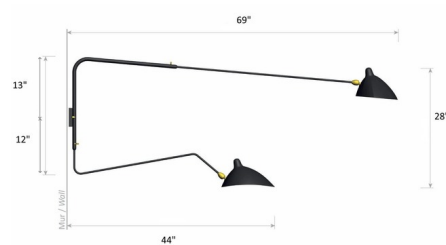

Description

The Serge Mouille 2 Rotating Arm Wall Sconce offers a sleek, midcentury modern design, featuring one straight and one curved Black arm extending out from a square backplate with curved shades connected with a Brass swivel allowing the lights to be re-positioned in a number of directions. On / Off switch located on backplate. UL listed.

Shown in black

Specifications

COLOR	N/A
BODY FINISH	Black
WATTAGE	120W
DIMMER	Standard 120V
DIMENSIONS	71.65"W x 27.56"H
BULB NOT INCLUDED	2 x A19/Medium (E26)/60W/120V Incandescent
OTHER BULB OPTIONS	2 x A19/Medium (E26)/120V LED
COUNTRY OF ORIGIN	France