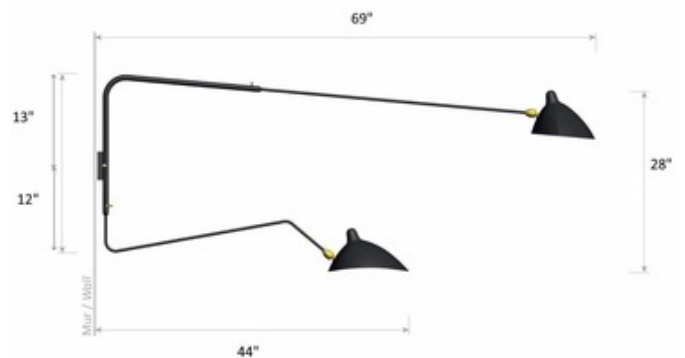

COMPANY

PROJECT

FIXTURE TYPE

APPROVED BY

DATE