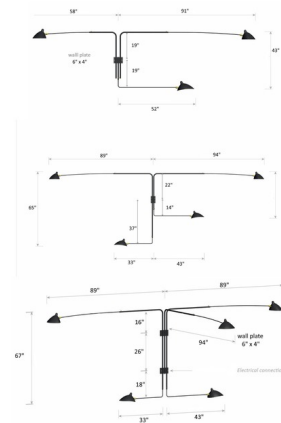

### Specifications

COLOR	N/A
BODY FINISH	Black
WATTAGE	180W
DIMMER	Standard 120V
DIMENSIONS	149.21"W x 42.52"H
BULB NOT INCLUDED	3 x A19/Medium (E26)/60W/120V Incandescent
OTHER BULB OPTIONS	3 x A19/Medium (E26)/120V LED
COUNTRY OF ORIGIN	France