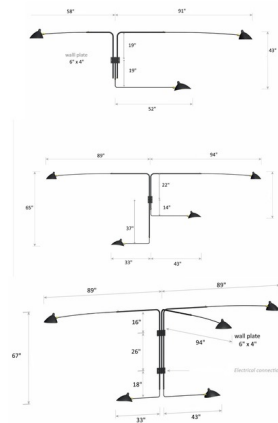

Description

The Serge Mouille Rotating Arm Wall Sconce offers a sleek, midcentury modern design, featuring three, four, or five rotating arms held into Brass swivels, with curved shades also connected by swivels allowing the lights to be re-positioned in a number of directions. UL listed.

Shown in black

Specifications

COLOR	N/A
BODY FINISH	Black
WATTAGE	300W
DIMMER	Standard 120V
DIMENSIONS	177.17"W x 59.06"H
BULB NOT INCLUDED	5 x A19/Medium (E26)/60W/120V Incandescent
OTHER BULB OPTIONS	5 x A19/Medium (E26)/120V LED
COUNTRY OF ORIGIN	France