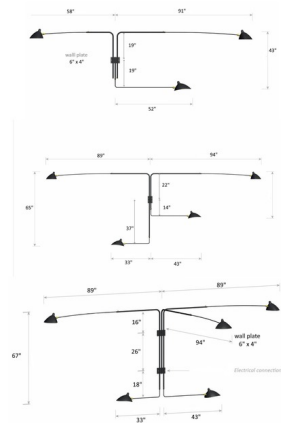

Description

The Serge Mouille Rotating Arm Wall Sconce offers a sleek, midcentury modern design, featuring three, four, or five rotating arms held into Brass swivels, with curved shades also connected by swivels allowing the lights to be re-positioned in a number of directions. UL listed.

Shown in black

Specifications

COLOR	N/A
BODY FINISH	Black
WATTAGE	300W
DIMMER	Standard 120V
DIMENSIONS	177.17"W x 59.06"H
BULB NOT INCLUDED	5 x A19/Medium (E26)/60W/120V Incandescent
OTHER BULB OPTIONS	5 x A19/Medium (E26)/120V LED
COUNTRY OF ORIGIN	France