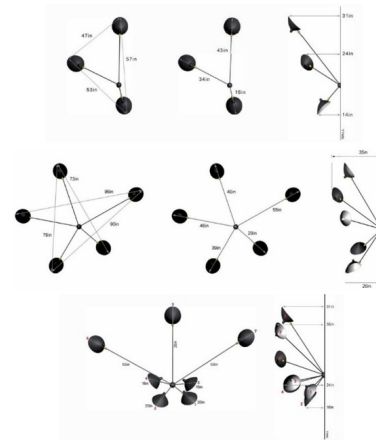

By Serge Mouille

Description

The Spider Wall Lamp offers a sleek silhouette that is sure to have a commanding presence in a multitude of interiors, featuring Black finished fixed arms of varying length that extend down from a single backplate, with rotating heads that can be positioned for a unique composition, complete with Brass hardware accents. Available with three, five, or seven lights.

Shown in black

Specifications

| | |
|--------------------|--|
| COLOR | N/A |
| BODY FINISH | Black |
| WATTAGE | 180W |
| DIMMER | Standard 120V |
| DIMENSIONS | 31.5"H |
| BULB NOT INCLUDED | 3 x A19/Medium (E26)/60W/120V Incandescent |
| OTHER BULB OPTIONS | 3 x A19/Medium (E26)/120V LED |
| COUNTRY OF ORIGIN | France |