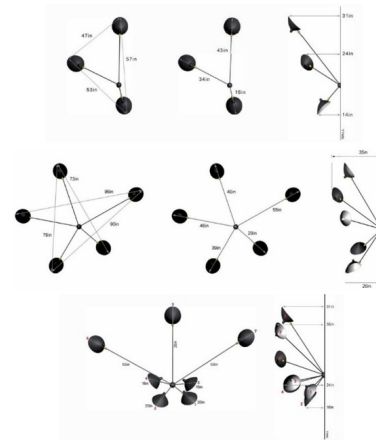

By Serge Mouille

Description

The Spider Wall Lamp offers a sleek silhouette that is sure to have a commanding presence in a multitude of interiors, featuring Black finished fixed arms of varying length that extend down from a single backplate, with rotating heads that can be positioned for a unique composition, complete with Brass hardware accents. Available with three, five, or seven lights.

Shown in black

Specifications

COLOR	N/A
BODY FINISH	Black
WATTAGE	180W
DIMMER	Standard 120V
DIMENSIONS	31.5"H
BULB NOT INCLUDED	3 x A19/Medium (E26)/60W/120V Incandescent
OTHER BULB OPTIONS	3 x A19/Medium (E26)/120V LED
COUNTRY OF ORIGIN	France