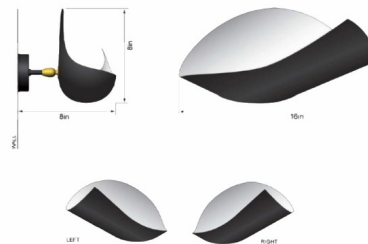

By Serge Mouille

Description

The Conche Wall Sconce offers a chic look, featuring a curling sheet of Black finished metal that creates the petite conche shell style shade, finished in Black with a White interior. Please specify for left or right configuration. UL listed.

Shown in black

Specifications

COLOR	N/A
BODY FINISH	Black
WATTAGE	60W
DIMMER	Standard 120V
DIMENSIONS	15.75"W x 7.87"H x 8.27"D
BULB NOT INCLUDED	1 x B10/Candelabra (E12)/60W/120V Incandescent
OTHER BULB OPTIONS	B10/Candelabra (E12)/120V LED
COUNTRY OF ORIGIN	France