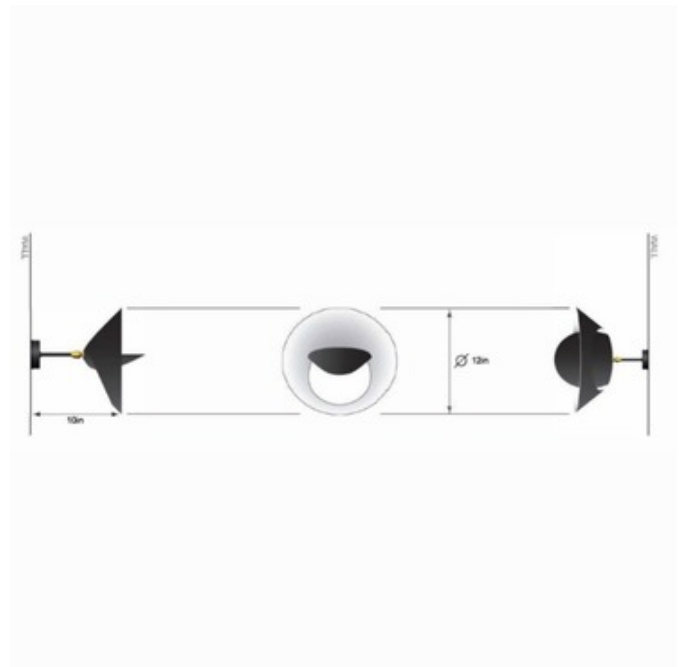

BRAND

Serge Mouille

DESCRIPTION

The Saturnus Wall Sconce offers a celestial look inspired by its namesake, featuring an aluminum basin-like shade with a curving disc set within that can be tilted to create an eclipse lighting effect, set into a round backplate with Brass accents. UL listed.

Shown in: Black

SHADE COLOR	N/A
BODY FINISH	Black
WATTAGE	60W
DIMMER	Standard 120V
DIMENSIONS	11.81"W x 11.81"H x 10.24"D
BULB NOT INCLUDED	
LAMP	1 x B10/Candelabra (E12)/60W/120V Incandescent

SPEC #

SMU841568