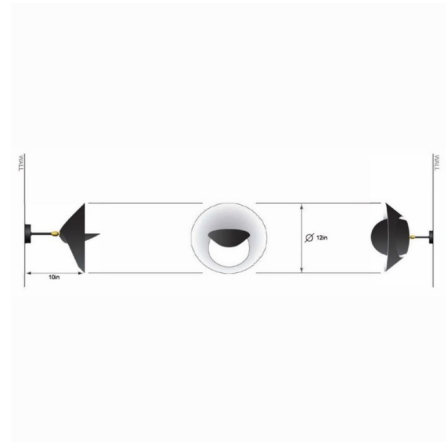

By Serge Mouille

Description

The Saturnus Wall Sconce offers a celestial look inspired by its namesake, featuring an aluminum basin-like shade with a curving disc set within that can be tilted to create an eclipse lighting effect, set into a round backplate with Brass accents. UL listed.

Shown in black

Specifications

COLOR	N/A
BODY FINISH	Black
WATTAGE	60W
DIMMER	Standard 120V
DIMENSIONS	11.81"W x 11.81"H x 10.24"D
BULB NOT INCLUDED	1 x B10/Candelabra (E12)/60W/120V Incandescent
COUNTRY OF ORIGIN	France