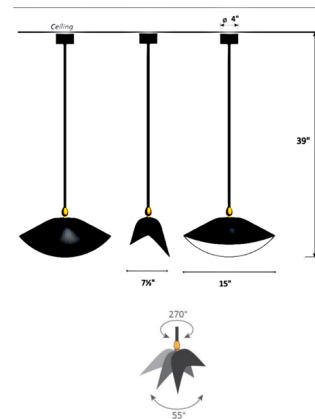

By Serge Mouille

Description

The Library Pendant offers a classic look, featuring a Black lacquered mollusk shaped shade, extending down from a matching stem with a Brass pivot accent and white reflector. UL listed.

Shown in black

Specifications

COLOR	N/A
BODY FINISH	Black
WATTAGE	60W
DIMMER	Standard 120V
DIMENSIONS	15"W x 39"H x 7.5"D
BULB NOT INCLUDED	1 x A19/Medium (E26)/60W/120V Incandescent
OTHER BULB OPTIONS	A19/Medium (E26)/120V LED
COUNTRY OF ORIGIN	France