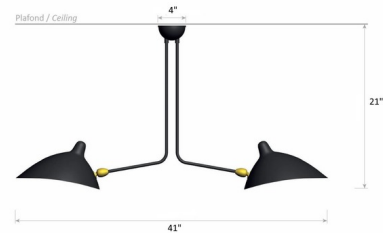

By Serge Mouille

Description

The Serge Mouille 2 Still Arms Ceiling Light offers a sleek, midcentury modern design, featuring two fixed bent arms that extend out from a round canopy, with two curved shades connected by Brass swivels, finished in Black. UL listed.

Shown in black

Specifications

COLOR	N/A
BODY FINISH	Black
WATTAGE	120W
DIMMER	Standard 120V
DIMENSIONS	41.34"W x 21.65"H
BULB NOT INCLUDED	2 x A19/Medium (E26)/60W/120V Incandescent
OTHER BULB OPTIONS	2 x A19/Medium (E26)/120V LED
COUNTRY OF ORIGIN	France