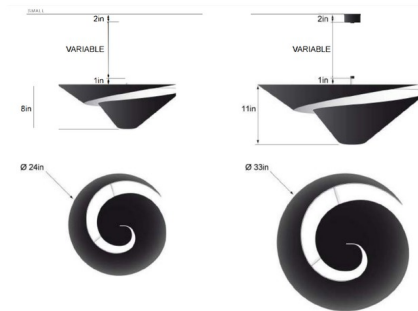

By Serge Mouille

Description

The Snail Ceiling Light offers a sleek, yet whimsical design inspired by the swirling pattern of a snail's shell, finished in Black with a White interior. May be mounted as a semi flush ceiling light or hung as a pendant. Available in two sizes.

Shown in black

Specifications

COLOR	N/A
BODY FINISH	Black
WATTAGE	60W
DIMMER	Standard 120V
DIMENSIONS	23.62"W x 7.87"H
BULB NOT INCLUDED	1 x A19/Medium (E26)/60W/120V Incandescent
COUNTRY OF ORIGIN	France