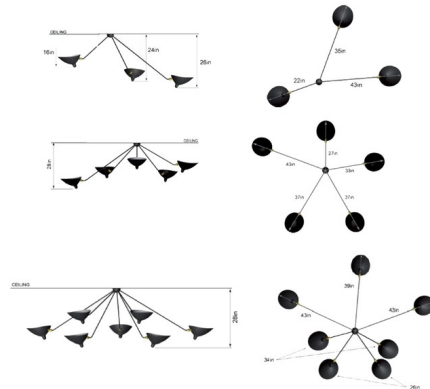

By Serge Mouille

Description

The Spider Ceiling Lamp offers a sleek silhouette that is sure to have a commanding presence in a multitude of interiors, featuring Black finished fixed arms of varying length that extend down from a single canopy, with rotating heads that can be positioned for a unique composition, complete with Brass hardware accents. Available with three, five, or seven lights.

Shown in black

Specifications

COLOR	N/A
BODY FINISH	Black
WATTAGE	180W
DIMMER	Standard 120V
DIMENSIONS	65"L x 57"W x 26"H
BULB NOT INCLUDED	3 x A19/Medium (E26)/60W/120V Incandescent
OTHER BULB OPTIONS	3 x A19/Medium (E26)/120V Incandescent
COUNTRY OF ORIGIN	France