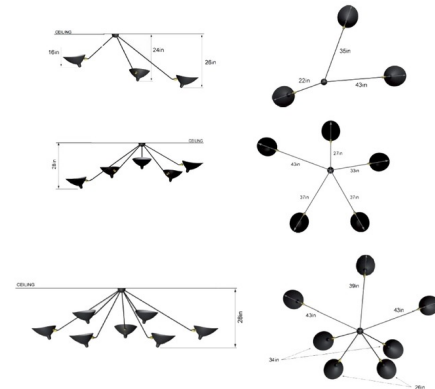

By Serge Mouille

Description

The Spider Ceiling Lamp offers a sleek silhouette that is sure to have a commanding presence in a multitude of interiors, featuring Black finished fixed arms of varying length that extend down from a single canopy, with rotating heads that can be positioned for a unique composition, complete with Brass hardware accents. Available with three, five, or seven lights.

Shown in black

Specifications

COLOR	N/A
BODY FINISH	Black
WATTAGE	180W
DIMMER	Standard 120V
DIMENSIONS	65\"L x 57\"W x 26\"H
BULB NOT INCLUDED	3 x A19/Medium (E26)/60W/120V Incandescent
OTHER BULB OPTIONS	3 x A19/Medium (E26)/120V Incandescent
COUNTRY OF ORIGIN	France