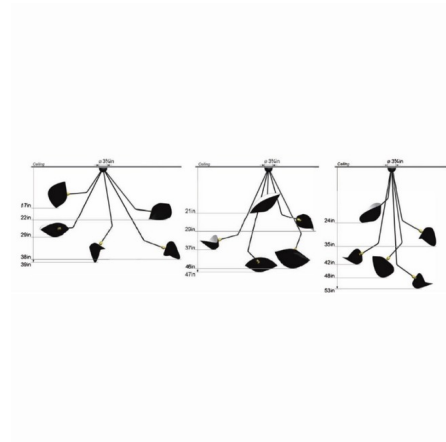

By Serge Mouille

Description

The Spider Ceiling Lamp offers a sleek silhouette that is sure to have a commanding presence in a multitude of interiors, featuring Black finished fixed arms of varying length extending down from a single canopy, that angle out with rotating heads that can be positioned for a unique composition, complete with Brass hardware accents.

Shown in black

Specifications

COLOR	N/A
BODY FINISH	Black
WATTAGE	300W
DIMMER	Standard 120V
DIMENSIONS	53.15\"H
BULB NOT INCLUDED	5 x A19/Medium (E26)/60W/120V Incandescent
OTHER BULB OPTIONS	5 x A19/Medium (E26)/120V LED
COUNTRY OF ORIGIN	France