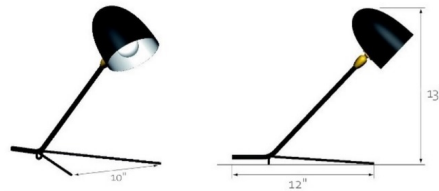

By Serge Mouille

Description

The Cocotte Desk Lamp offers a chic, midcentury modern design, featuring a Black dome shade set into a Brass pivot that allows for readjustment, extending up from matching tripod base. UL listed.

Shown in black

Specifications

COLOR	N/A
BODY FINISH	Black
WATTAGE	60W
DIMMER	Standard 120V
DIMENSIONS	9.65"W x 13.39"H x 11.81"D
BULB NOT INCLUDED	1 x B10/Candelabra (E12)/60W/120V Incandescent
OTHER BULB OPTIONS	1 x B10/Candelabra (E12)/120V LED
COUNTRY OF ORIGIN	France