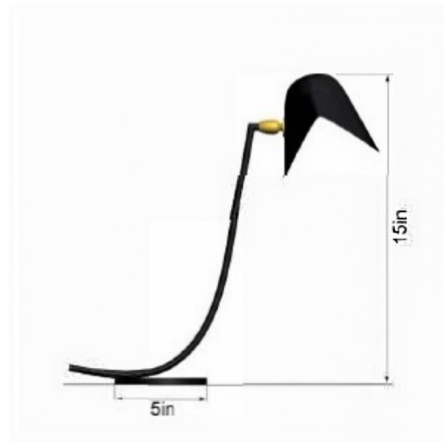

### Description

The Antony Table Lamp offers a sleek look, featuring a slender sloping arm set into a round base that extends out with an angled shade attached with a Brass swivel to allow the shade to be re-positioned. Finished in Black. UL listed.

### Specifications

COLOR	N/A
BODY FINISH	Black
WATTAGE	60W
DIMMER	Standard 120V
DIMENSIONS	5.12"W x 14.57"H
BULB NOT INCLUDED	1 x B10/Candelabra (E12)/60W/120V Incandescent
COUNTRY OF ORIGIN	France

CLICK TO VIEW PRODUCT