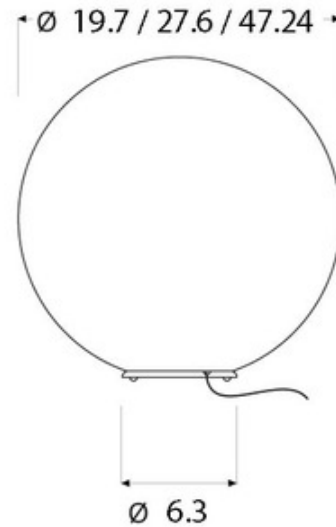

BRAND

In-Es Artdesign

DESCRIPTION

Luna Moon Floor Lamp is inspired by the moon's mysteries. The globe shaped shade is constructed of Nebulite, a specially developed material made of resins and fibers, that mimics the uneven, softly luminescent qualities of the moon's surface. Features a White Shade which casts a pleasant glow on any surface. Available in three sizes. Includes a 6.5 foot cord and foot switch. Handmade in Rome, Italy.

Shown in: White

SHADE COLOR	White
BODY FINISH	N/A
WATTAGE	13W
DIMMER	Included
DIMENSIONS	19.7"W x 19.7"H
BULB NOT INCLUDED	
LAMP	1 x A19/Medium (E26)/13W/120V LED

SPEC #

IEA841622

COMPANY

PROJECT

FIXTURE TYPE