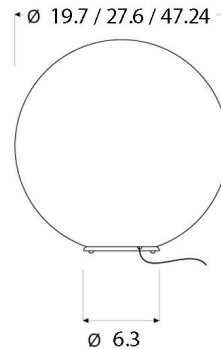

### Specifications

COLOR	White
BODY FINISH	N/A
WATTAGE	13W
DIMMER	Included
DIMENSIONS	19.7"W x 19.7"H
BULB NOT INCLUDED	1 x A19/Medium (E26)/13W/120V LED

CLICK TO VIEW PRODUCT

Notes: