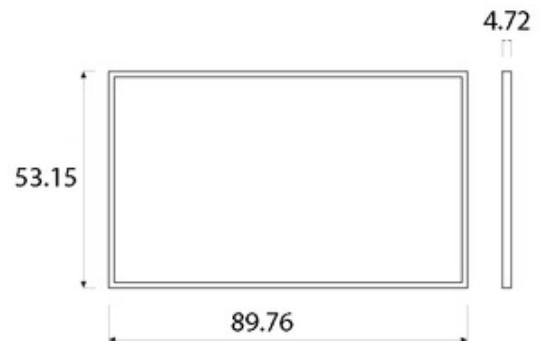

BRAND

In-Es Artdesign

DESCRIPTION

Luna Lunar Dance 2 Wall Sconce is inspired by the moon's mysteries. Constructed of Nebulite, a specially developed material made of resins and fibers, that mimics the uneven, softly luminescent qualities of the moon's surface. Available in a White shade embossed with a unique design, and finished in White or Black.

Shown in: Black / White

SHADE COLOR	White
BODY FINISH	Black
WATTAGE	21W
DIMMER	Standard 120V
DIMENSIONS	89.76"W x 53.15"H x 4.72"D
BULB NOT INCLUDED	
LAMP	6 x B10/Candelabra (E12)/3.5W/120V LED

SPEC #

IEA841820