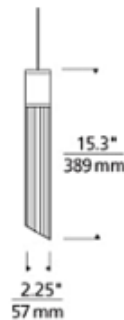

BRAND Visual Comfort Modern

DESCRIPTION

Monopoint Tibor Pendant features an LED light source hidden inside the upper metal cap and shines brightly through the hand-faceted crystal for a strikingly dramatic effect. Finish available in Black or Satin Nickel. Includes one 6 watt, 12 volt replaceable LED module, six feet of field cuttable suspension cable and a 4 inch round flush mount canopy with LED transformer included. ETL listed. 2.25 inch diameter x 15.3 inch height x 87.3 inch overall length.

Shown in: Satin Nickel / Clear

SHADE COLOR	Clear
BODY FINISH	Satin Nickel
WATTAGE	6W
DIMMER	Low Voltage Electronic
DIMENSIONS	87.3"L x 2.25"W x 15.3"H
INTEGRATED LED MODULE	
LAMP	1 x LED/6W/12V LED

Technical Information

LUMINOUS FLUX	500 lumens
LUMENS/WATT	83.33
LAMP COLOR	3000K
COLOR RENDERING	80 CRI

SPEC # TLG84194

COMPANY	PROJECT	FIXTURE TYPE	APPROVED BY	DATE