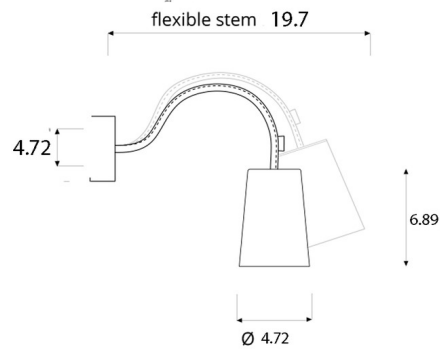

Shown in black chalkboard / blue

Specifications

COLOR	Blue
BODY FINISH	Black Chalkboard
WATTAGE	6W
DIMMER	Standard 120V
DIMENSIONS	4.72"W x 6.89"H x 19.7"D
BULB NOT INCLUDED	1 x B10/Candelabra (E12)/6W/120V LED