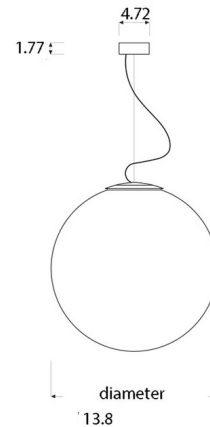

Shown in silver / white

Specifications

COLOR	White
BODY FINISH	Silver
WATTAGE	13W
DIMMER	Standard 120V
DIMENSIONS	78"L x 13.8"W x 13.8"H
BULB NOT INCLUDED	1 x A19/Medium (E26)/13W/120V LED

CLICK TO VIEW PRODUCT