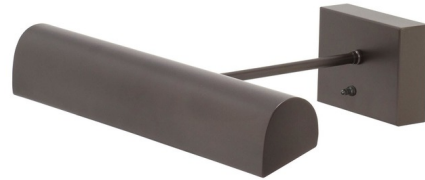

Lightology

lightology.com
866-954-4489
05-24-26

Project: _____

Company: _____

Location: _____ Fixture Type: _____

SPEC #: **HOT843178**

Approved On: _____ Approved By: _____

Classic Traditional BT Battery Operated Picture Light By House Of Troy

Description

The Classic Traditional BT Battery Operated Picture Light has a smooth clean metal shade that will bring the perfect light to your works of art. Perfect for areas where no outlet or junction box is located. Switch is located on the backplate. Four C batteries are required, but not included.

Shown in mahogany bronze

Specifications

COLOR	N/A
BODY FINISH	Mahogany Bronze
WATTAGE	3W
DIMMER	Not Dimmable
DIMENSIONS	14"W x 3.25"H x 8"D
INTEGRATED LED MODULE	1 x LED/3W/120V LED
COUNTRY OF ORIGIN	United States