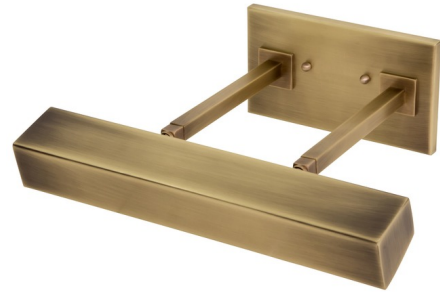

Lightology

lightology.com
866-954-4489
05-20-26

Project: _____

Company: _____

Location: _____ Fixture Type: _____

SPEC #: **HOT843220**

Approved On: _____ Approved By: _____

Guilford Picture Light

By House Of Troy

Description

The Guilford Picture Light has a square shade that swivels up and down to direct light where you desire it. Available in Antique Brass, Oil Rubbed Bronze, Polished Nickel, Satin Nickel, and Weathered Brass in three sizes. Direct wired. Made in the USA.

Shown in antique brass

Specifications

COLOR N/A
BODY FINISH Antique Brass
WATTAGE 4.5W
DIMMER Standard 120V
DIMENSIONS 14"W x 4.5"H x 11"D
INTEGRATED LED MODULE 1 x LED/4.5W/120V LED
COUNTRY OF ORIGIN United States

Technical Information

PRODUCT DIMENSIONS Backplate: 8"W x 4.5"H
COLOR RENDERING 90 CRI
LAMP COLOR 2700K
LUMENS/WATT 80.00
LUMINOUS FLUX 360 lumens

CLICK TO VIEW PRODUCT

Notes: