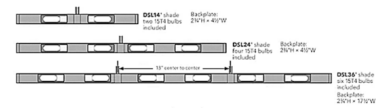

### Description

The Slim Line DSL Picture Light has a smooth tubular metal body, that will bring the perfect light to your works of art. Available in three sizes. Direct wired. Note: Backplate will not cover standard 4 inch octagonal junction box -- a 2 x 4 inch switch box is required.

### Specifications

COLOR	N/A
BODY FINISH	Oil Rubbed Bronze
WATTAGE	30W
DIMMER	Standard 120V
DIMENSIONS	14"W x 2.75"H x 7.5"D
BULB INCLUDED	2 x T4/Candelabra (E12)/15W/120V Halogen
COUNTRY OF ORIGIN	United States

### Technical Information

PRODUCT DIMENSIONS	Backplate: 4.75"W x 2.75"H
--------------------	----------------------------

CLICK TO VIEW PRODUCT

Notes: