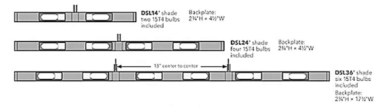

Description

The Slim Line DSL Picture Light has a smooth tubular metal body, that will bring the perfect light to your works of art. Available in three sizes. Direct wired. Note: Backplate will not cover standard 4 inch octagonal junction box -- a 2 x 4 inch switch box is required.

Shown in oil rubbed bronze

Size Selection Guide

Specifications

COLOR	N/A
BODY FINISH	Oil Rubbed Bronze
WATTAGE	30W
DIMMER	Standard 120V
DIMENSIONS	14"W x 2.75"H x 7.5"D
BULB INCLUDED	2 x T4/Candelabra (E12)/15W/120V Halogen
COUNTRY OF ORIGIN	United States

Technical Information

PRODUCT DIMENSIONS	Backplate: 4.75"W x 2.75"H
--------------------	----------------------------

CLICK TO VIEW PRODUCT

Notes: