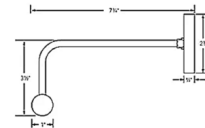

### Description

The Slim Line DSL Picture Light has a smooth tubular metal body, that will bring the perfect light to your works of art. Available in three sizes. Direct wired. Note: Backplate will not cover standard 4 inch octagonal junction box -- a 2 x 4 inch switch box is required.

### Specifications

COLOR	N/A
BODY FINISH	Oil Rubbed Bronze
WATTAGE	30W
DIMMER	Standard 120V
DIMENSIONS	14"W x 2.75"H x 7.5"D
BULB INCLUDED	2 x T4/Candelabra (E12)/15W/120V Halogen
COUNTRY OF ORIGIN	United States

### Technical Information

PRODUCT DIMENSIONS	Backplate: 4.75"W x 2.75"H
--------------------	----------------------------

CLICK TO VIEW PRODUCT

Notes: