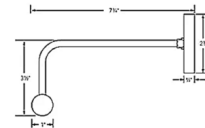

Description

The Slim Line DSL Picture Light has a smooth tubular metal body, that will bring the perfect light to your works of art. Available in three sizes. Direct wired. Note: Backplate will not cover standard 4 inch octagonal junction box -- a 2 x 4 inch switch box is required.

Shown in oil rubbed bronze

Size Selection Guide

Specifications

COLOR	N/A
BODY FINISH	Oil Rubbed Bronze
WATTAGE	30W
DIMMER	Standard 120V
DIMENSIONS	14"W x 2.75"H x 7.5"D
BULB INCLUDED	2 x T4/Candelabra (E12)/15W/120V Halogen
COUNTRY OF ORIGIN	United States

Technical Information

PRODUCT DIMENSIONS	Backplate: 4.75"W x 2.75"H
--------------------	----------------------------

CLICK TO VIEW PRODUCT

Notes: