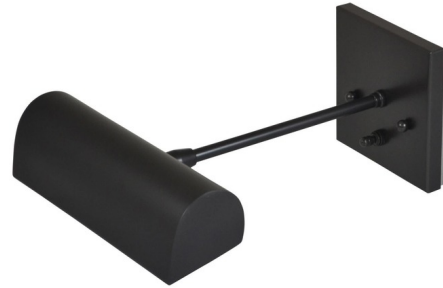

Lightology

lightology.com
866-954-4489
04-25-26

Project: _____

Company: _____

Location: _____ Fixture Type: _____

SPEC #: **HOT843355**

Approved On: _____ Approved By: _____

Classic Traditional DT Picture Light

By House Of Troy

Description

The Classic Traditional DT Picture Light has a smooth clean metal shade that will bring the perfect light to your works of art. Available in Mahogany Bronze, Antique Brass, Polished Brass, Satin Brass, or Satin Nickel finishes in four sizes. Switch is located on the backplate. Made in the USA. ETL listed.

Shown in mahogany bronze

Specifications

COLOR N/A
BODY FINISH Mahogany Bronze
WATTAGE 40W
DIMMER Standard 120V
DIMENSIONS 8"W x 4.5"H x 9.25"D
BULB NOT INCLUDED 1 x T10/Medium (E26)/40W/120V Incandescent
COUNTRY OF ORIGIN United States

Technical Information

PRODUCT DIMENSIONS Backplate: 4.5" square

CLICK TO VIEW PRODUCT

Notes: