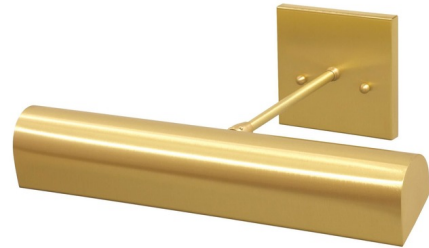

## Classic Traditional DT LED Picture Light By House Of Troy

### Description

The Classic Traditional DT LED Picture Light has a smooth clean metal shade that will bring the perfect light to your works of art. ETL listed.

Shown in polished brass

### Specifications

COLOR	N/A
BODY FINISH	Polished Brass
WATTAGE	4.5W
DIMMER	Not Dimmable
DIMENSIONS	14"W x 4.5"H x 10.5"D
INTEGRATED LED MODULE	1 x LED/4.5W/120V LED
COUNTRY OF ORIGIN	United States