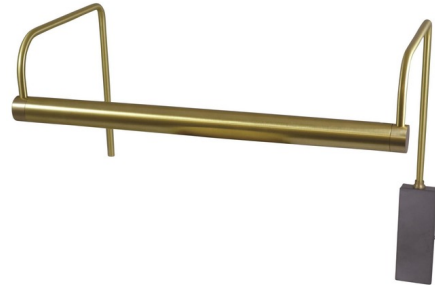

Lightology

lightology.com
866-954-4489
04-27-26

Project: _____

Company: _____

Location: _____ Fixture Type: _____

SPEC #: **HOT843500**

Approved On: _____ Approved By: _____

Slim Line SL Plug-in Picture Light

By House Of Troy

Description

The Slim Line SL Plug-in Picture Light has a smooth tubular metal body that will bring the perfect light to your works of art. Available with an Oil Rubbed Bronze, Antique Brass, Polished Brass, Satin Nickel, or Satin Brass finish in three sizes. Includes a 8 foot cord and in-line switch 3 feet from the plug. Title 20 compliant. ETL listed.

Shown in satin brass

Specifications

COLOR	N/A
BODY FINISH	Satin Brass
WATTAGE	4.5W
DIMMER	Not Dimmable
DIMENSIONS	15"W x 7.5"H x 8"D
INTEGRATED LED MODULE	1x LED/4.5W/120V LED
COUNTRY OF ORIGIN	United States