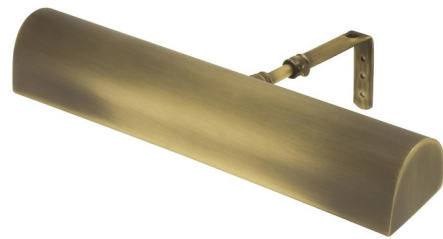

Lightology

lightology.com
866-954-4489
05-20-26

Project: _____

Company: _____

Location: _____ Fixture Type: _____

SPEC #: **HOT843610**

Approved On: _____ Approved By: _____

Classic Traditional TL Picture Light

By House Of Troy

Description

The Classic Traditional TL Picture Light has a smooth clean metal shade that will bring the perfect light to your works of art. Can be attached to the wall or directly to your frame. Available in Mahogany Bronze, Weathered Brass, Antique Brass, Polished Brass, Statuary Bronze, Satin Nickel, Satin Brass, Bronze, Pewter, or Gold finishes in three sizes. Includes an 8 foot cord with in-line switch 3 feet from the plug. Made in the USA. ETL listed.

Shown in antique brass

Specifications

COLOR	N/A
BODY FINISH	Antique Brass
WATTAGE	4.5W
DIMMER	Not Dimmable
DIMENSIONS	14"W x 2.25"H x 7"D
INTEGRATED LED MODULE	1x LED/4.5W/120V LED
COUNTRY OF ORIGIN	United States