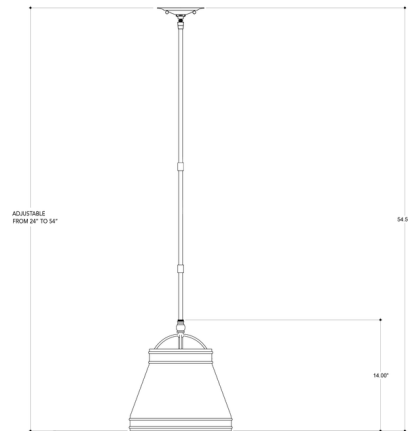

Shown in french black

CLICK TO VIEW PRODUCT

Notes: