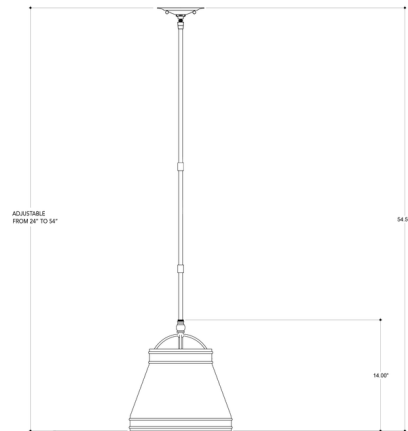

Description

The Lumley Pendant offers a versatile look that resembles a bell with an industrial edge, available finished in French Black with a Pyrite Bronze interior, Polished Nickel with a Polished Nickel interior, or Antique Brass with an Antique Brass interior. Includes one 6 inch, one 12 inch, and one 18 inch down rod. UL and cUL listed.

Shown in french black

Specifications

COLOR	N/A
BODY FINISH	French Black
WATTAGE	8W
DIMMER	Standard 120V
DIMENSIONS	13"W x 23.5"H
BULB NOT INCLUDED	1 x A19/Medium (E26)/8W/120V LED
OTHER BULB OPTIONS	1 x A19/Medium (E26)/120V LED 1 x A19/Medium (E26)/60W/120V Incandescent
COUNTRY OF ORIGIN	Philippines