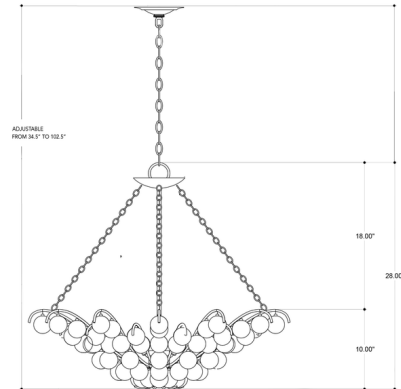

### Description

Quantum Chandelier in wrought iron features blown glass balls and Silver Leaf finish. Four 60 watt 120 volt B10 candelabra base incandescent lamps not included. 31 inch diameter x 28 inches high. Includes 72 inches of chain.

### Specifications

COLOR	Clear
BODY FINISH	Silver Leaf
WATTAGE	20W
DIMMER	Standard 120V
DIMENSIONS	31"W x 28"H
BULB NOT INCLUDED	4 x B11/Candelabra (E12)/5W/120V LED
OTHER BULB OPTIONS	4 x B10/Candelabra (E12)/120V LED 4 x B10/Candelabra (E12)/60W/120V Incandescent
COUNTRY OF ORIGIN	Philippines