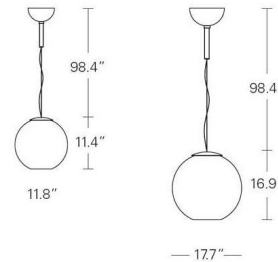

Description

The Globo di Luce Pendant will enhance a variety of spaces in your home with its blown glass globe shape. Alone or grouped together in varying sizes and finishes, this piece is sure to be a conversation starter. Available in Metallic Silver or Metallic Copper blown glass with an anodized aluminum reflector, Chrome canopy, and transparent feeding cable in two sizes. Canopy: 5 inch diameter cone. UL listed.

Shown in chrome / metallic silver

Specifications

COLOR Metallic Silver
BODY FINISH Chrome
WATTAGE 75W
DIMMER Standard 120V
DIMENSIONS 11.8"W x 11.4"H
BULB NOT INCLUDED 1 x JCD/G9/75W/120V Halogen
COUNTRY OF ORIGIN Italy

Technical Information

PRODUCT DIMENSIONS Cable Length: 98.4"

CLICK TO VIEW PRODUCT

Notes: