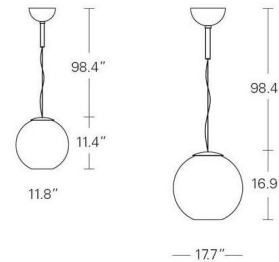

Description

The Globo di Luce Pendant will enhance a variety of spaces in your home with its blown glass globe shape. Alone or grouped together in varying sizes and finishes, this piece is sure to be a conversation starter. Available in Metallic Silver or Metallic Copper blown glass with an anodized aluminum reflector, Chrome canopy, and transparent feeding cable in two sizes. Canopy: 5 inch diameter cone. UL listed.

Shown in chrome / metallic silver

Specifications

COLOR	Metallic Silver
BODY FINISH	Chrome
WATTAGE	75W
DIMMER	Standard 120V
DIMENSIONS	11.8"W x 11.4"H
BULB NOT INCLUDED	1 x JCD/G9/75W/120V Halogen
COUNTRY OF ORIGIN	Italy

Technical Information

PRODUCT DIMENSIONS	Cable Length: 98.4"
--------------------	---------------------

CLICK TO VIEW PRODUCT

Notes: